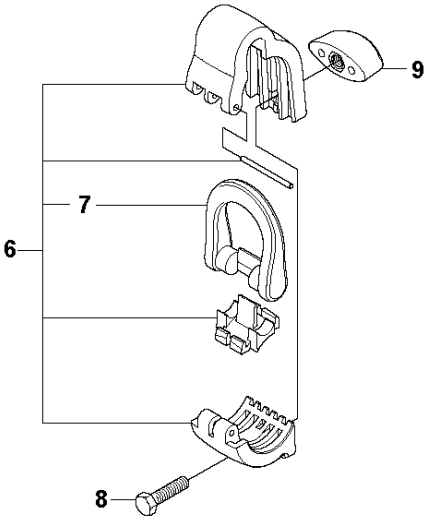

## ACCESSORIES

326 LX, 2009-05

Ref	Part no.	Description	Remark	Qty	Kit
1	502 28 59-01	STOP		1	
2	502 11 46-02	SOCKET WRENCH		1	
3	501 60 02-03	SCREWDRIVER		1	
4	502 21 58-01	L-NYCKEL		1	
5	531 00 92-48	FILTER OIL	Oil Air filter	1	
6	537 35 36-01	LOOP		1	
7	537 35 01-01	LOOP		1	6
8	725 23 31-51	SCREW		1	
9	537 13 04-02	KNOB		1	
10	503 97 64-01	GREASE		1	
11	537 31 29-01	TRANSPORT GUARD	200-275 mm	1	
12	537 21 62-01	HARNESS		1	
12	537 21 62-02	HARNESS	US	1	
13	537 21 63-01	HARNESS		1	
13	537 21 63-02	HARNESS	US	1	
14	503 73 41-02	FRONT PIECE		1	13
15	503 73 41-01			1	13
16	502 02 28-02	WELT HOOK		1	13