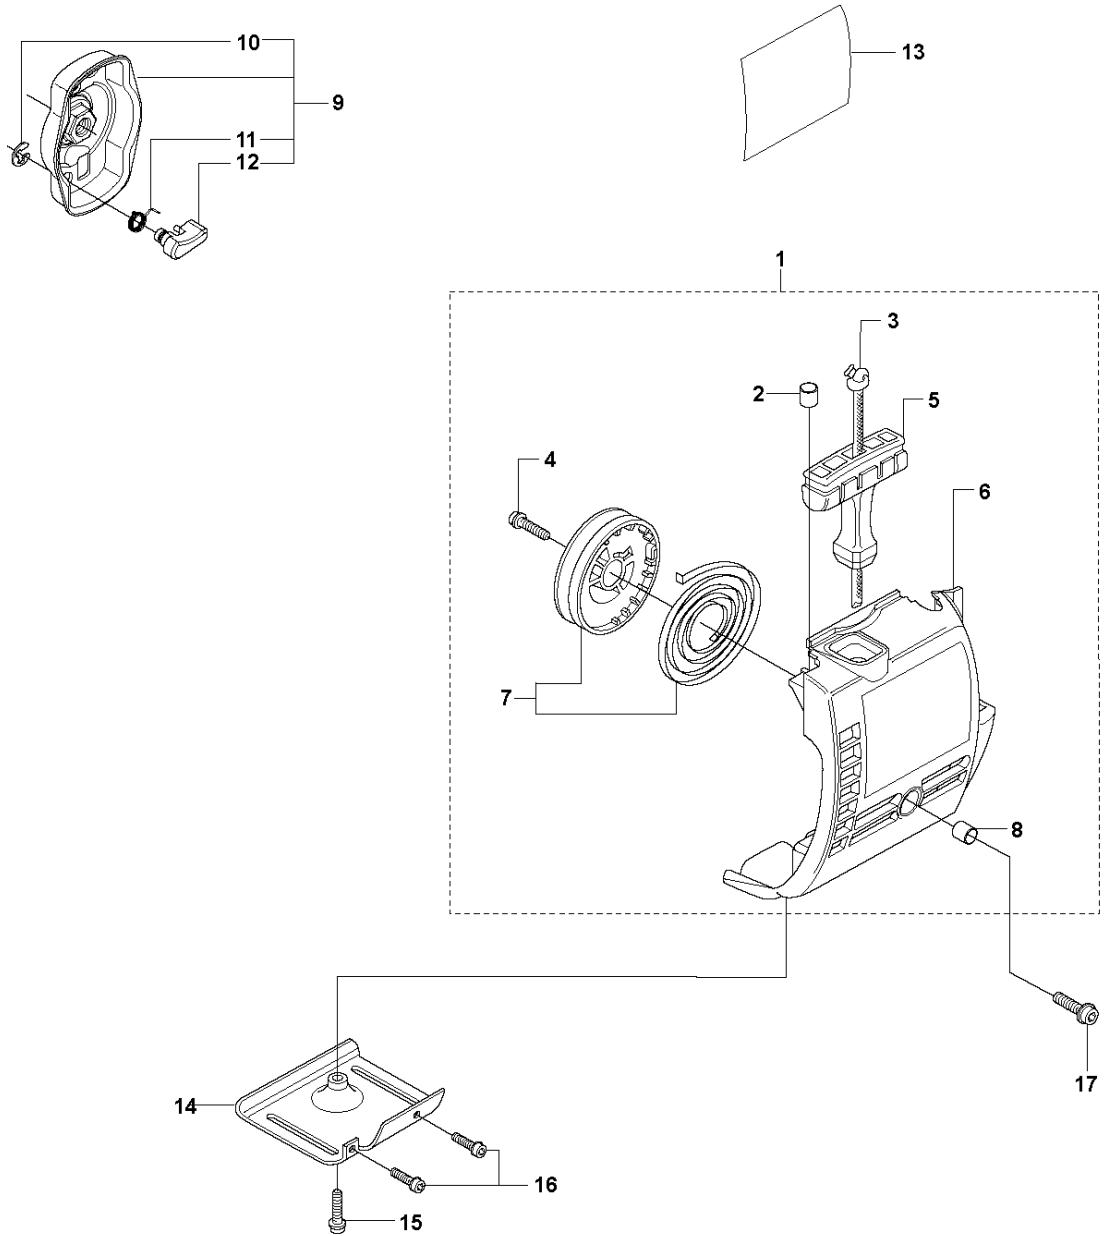

H3 326LS STARTER

STARTER

326 LX, 2009-05

Ref	Part no.	Description	Remark	Qty	Kit
1	503 85 28-06	STARTER ASSY		1	
2	537 37 93-02	SPACING SLEEVE		2	1
3	503 85 89-01	STARTER CORD		1	1
4	503 21 77-16	SCREW IH SCT		1	1
5	537 00 84-01	STARTER HANDLE		1	1
6	503 85 87-02	STARTER HOUSING		1	1
7	503 96 49-01	STARTER PULLEY		1	1
8	537 37 93-02	SPACING SLEEVE		1	1
9	503 87 33-05	STARTER PAWL BRIDGE		1	
10	735 31 08-20	E-CLIP		2	9
11	503 87 36-01	SPRING		2	9
12	503 87 35-02	STARTER PAWL		2	9
13	537 35 34-54	LABEL		1	
14	537 03 41-01	PROTECTIVE PLATE		1	
15	503 20 03-16	SCREW IH SCFM	M5x16	1	
16	503 21 66-18	SCREW IH SCT		2	
17	503 20 03-16	SCREW IH SCFM	M5x16	1