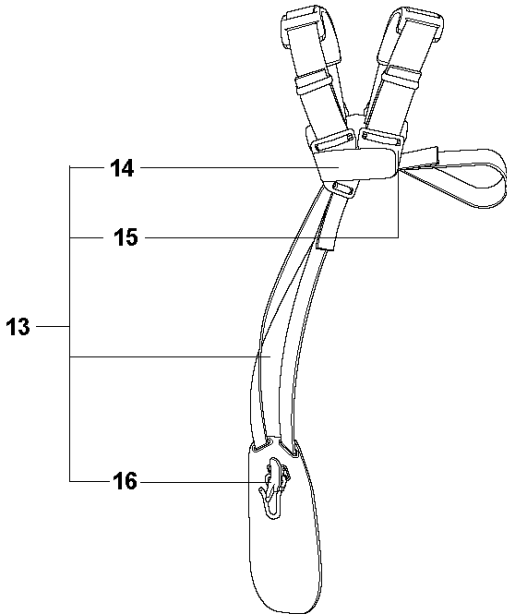

# SPARE PARTS LIST

TRIMMERS/EDGERS

326 LX, 2009-05

**R** 326LS, Lx, LDx, Rx, RJx  
ACCESSORIES

## ACCESSORIES

326 LX, 2009-05

Ref	Part no.	Description	Remark	Qty	Kit
1	502 28 59-01	STOP		1	
2	502 11 46-02	SOCKET WRENCH		1	
3	501 60 02-03	SCREWDRIVER		1	
4	502 21 58-01	L-NYCKEL		1	
5	531 00 92-48	FILTER OIL	Oil Air filter	1	
6	537 35 36-01	LOOP		1	
7	537 35 01-01	LOOP		1	6
8	725 23 31-51	SCREW		1	
9	537 13 04-02	KNOB		1	
10	503 97 64-01	GREASE		1	
11	537 31 29-01	TRANSPORT GUARD	200-275 mm	1	
12	537 21 62-01	HARNESS		1	
12	537 21 62-02	HARNESS	US	1	
13	537 21 63-01	HARNESS		1	
13	537 21 63-02	HARNESS	US	1	
14	503 73 41-02	FRONT PIECE		1	13
15	503 73 41-01			1	13
16	502 02 28-02	WELT HOOK		1	13