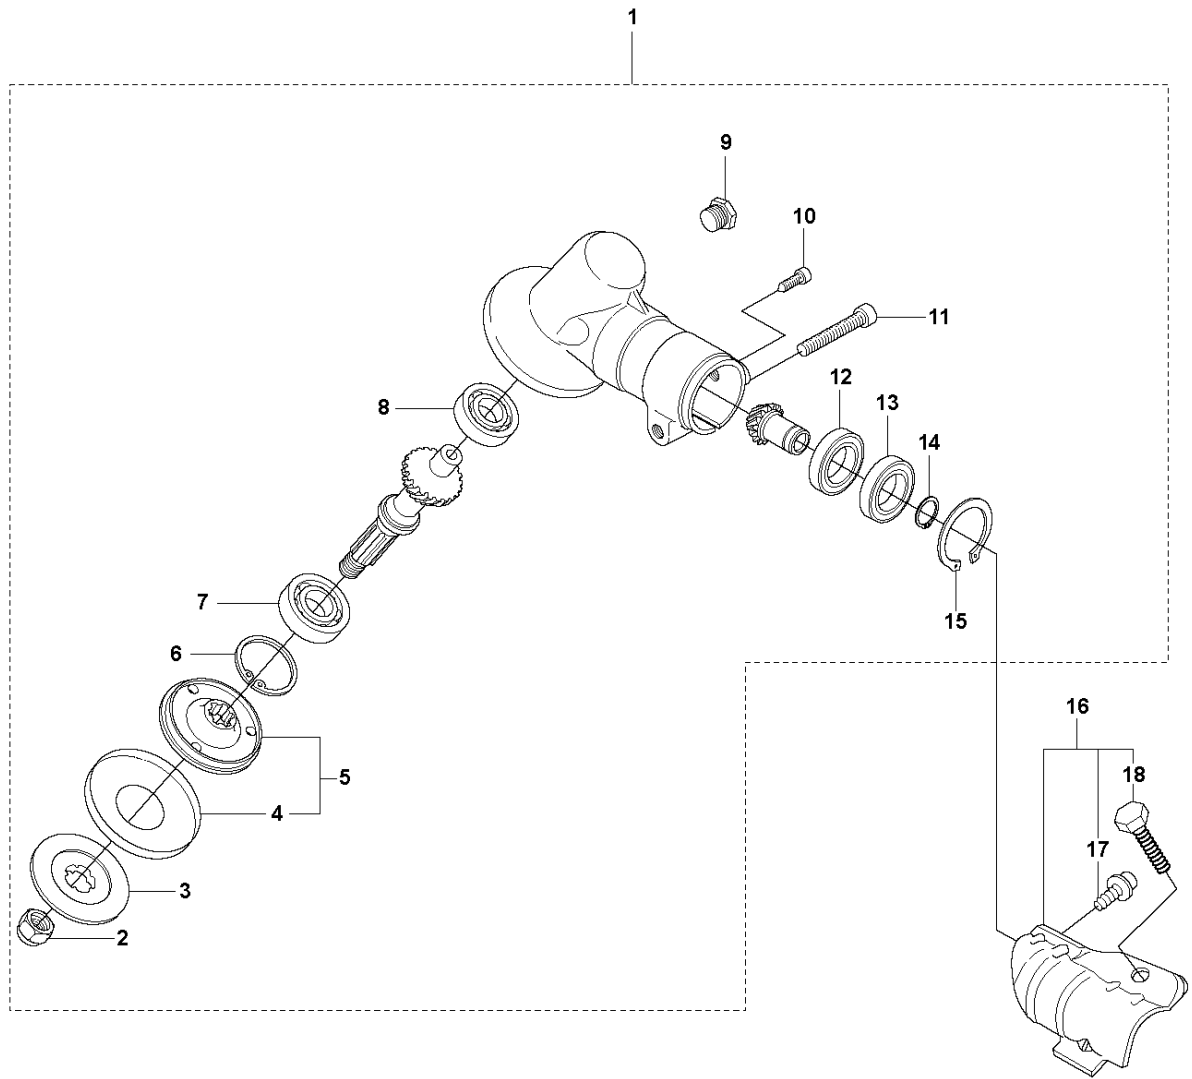

A 326LS, Lx, LDx, Rx, RJx
BEVEL GEAR

BEVEL GEAR

326 LX, 2009-05

Ref	Part no.	Description	Remark	Qty	Kit
1	537 33 38-02	BEVEL GEAR		1	
2	503 85 63-01	NUT		1	1
3	537 28 56-01	SUPPORT FLANGE		1	1
4	537 29 26-01	CUP		1	1
5	537 23 49-01	DRIVER ASSY		1	1
6	735 31 28-10	CIRCLIP		1	1
7	503 25 24-01	BALL BEARING		1	1
8	738 21 98-00	BALL BEARING		1	1
9	503 20 15-01	SCREW IHHM		1	1
10	503 20 14-12	SCREW IHSCFMO		1	1
11	503 20 07-25	SCREW IHSCFM		1	1
12	738 21 99-00	BALL BEARING		1	1
13	738 21 99-02	BALL BEARING		1	1
14	735 31 11-00	CIRCLIP		1	1
15	735 31 25-10	CIRCLIP		1	1
16	574 30 69-01	CLAMP		1	
17	503 20 07-12	SCREW IHSCFM		1	16
18	725 23 70-51	SCREW		1	16