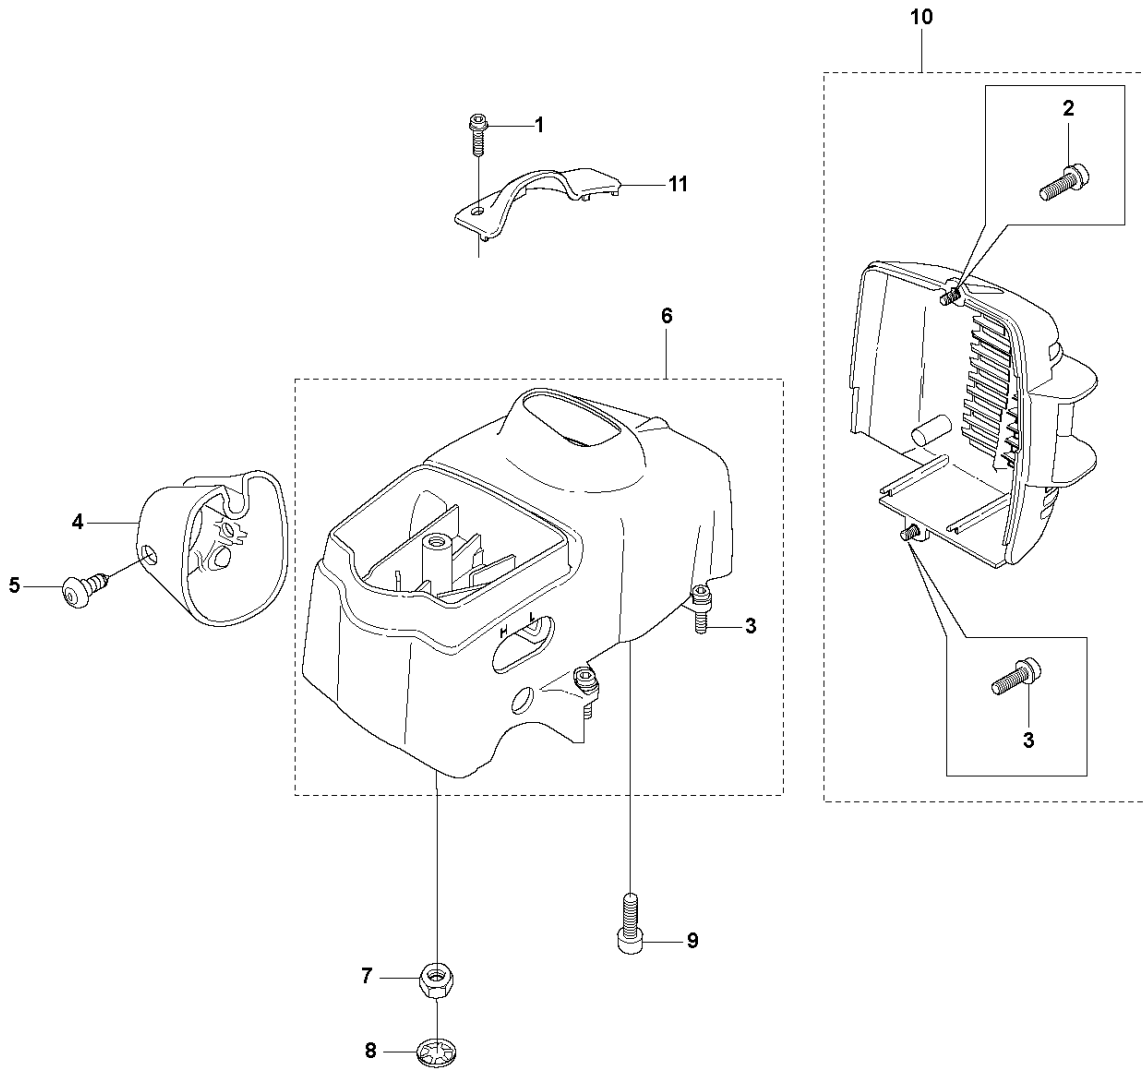

F2 326LS, Lx, LDx, Rx, RJx
COVERS

COVER

326 LX, 2009-05

Ref	Part no.	Description	Remark	Qty	Kit
9	503 21 71-16	SCREW IH SCT		1	
7	503 22 24-01	LOCKING NUT		1	
5	503 96 13-01	SCREW	326Rx	2	
4	503 97 21-01	COVER	326Rx	1	
6	537 06 61-03	CYLINDER COVER	captive screws	1	
10	537 06 65-02	HEAT PROTECTOR		1	
11	537 10 44-01	ARM PROTECTION			
8	544 90 85-01	WASHER		1	
3	574 47 70-03	SCREW IH SCFMO	captive screws M5x16	4	6, 10
1	503 21 35-12	SCREW CCRPANT		1	
2	574 18 15-01	SCREW IH SCFTO		1	10