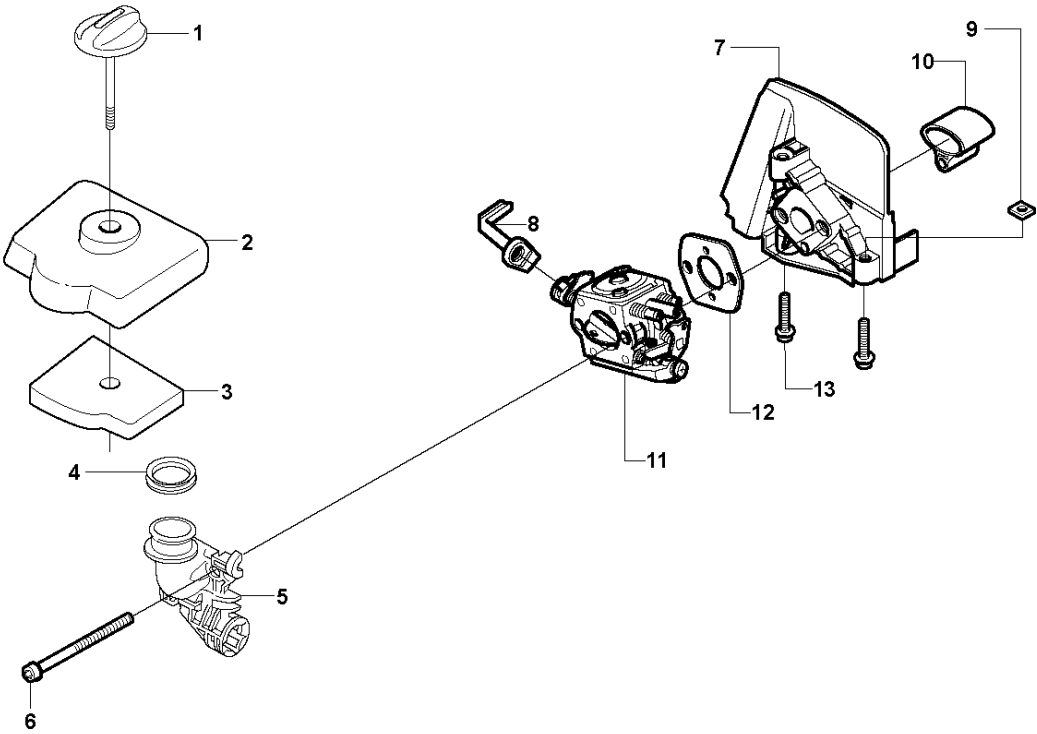

G 326LS, Lx, LDx, Rx, RJx
CARBURETOR & AIR FILTER

CARBURETOR & AIR FILTER

326 LX, 2009-05

Ref	Part no.	Description	Remark	Qty	Kit
1	537 21 32-10	KNOB		1	
2	537 06 63-02	FILTER COVER		1	
3	537 14 31-01	AIR FILTER ASSY		1	
4	740 68 11-21	V-RING		1	
5	537 05 78-01	BRACKET		1	
6	503 21 75-50	SCREW IHSCFT		2	
7	503 91 09-01	INSULATION WALL		1	
8	503 96 25-01	CHOKE CONTROL		1	
9	503 22 65-04	SQUARE NUT		2	
10	503 94 26-01	INLET PIPE		1	
11	503 28 34-01	CARBURETTOR	Zama C1Q-EL24 (Not for US)	1	
11	576 01 98-01	CARBURETTOR	Hualong HQ-2 (Only option for US)		
12	503 49 71-01	GASKET		1	
13	503 20 03-25	SCREW IHSCFM		2