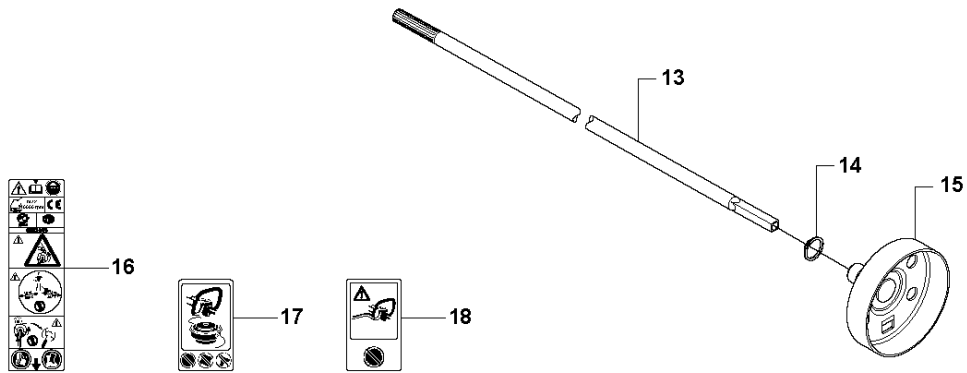

B 326LS, Lx, LDx, Rx, RJx
SHAFT & HANDLE

SHAFT & HANDLE

326 LX, 2009-05

Ref	Part no.	Description	Remark	Qty	Kit
1	503 99 78-01	HANDLE.J	326RJx	1	
1	503 99 78-04	HANDLE	Captive screws	1	
2	503 88 88-01	TUBE		1	
3	725 23 78-51	SCREW EHHM	326L, LS	1	
3	725 23 80-51	SCREW EHHM	326Lx,	1	
4	503 87 90-01	KNOB	326Lx	1	
5	503 23 00-61	WASHER	326L, LS	1	
6	503 87 19-03	HANDLE	326Lx	1	
6	503 87 19-08	HANDLE	Captive screws	1	
7	503 94 03-01	DISTANCE.HANDLE		1	
8	503 20 07-16	SCREW IHSCFM	326RJx	1	
9	503 94 10-01	HOOK	326RJx	1	
10	731 23 14-01	HEXAGON NUT	326RJx	1	
11	503 21 68-16	SCREW IHSCFT	326RJx	3	
11	574 18 15-01	SCREW IHSCFTO	326RJx Captive screws	3	
12	502 19 71-01	SQUARE NUT		1	
13	537 23 48-01	DRIVE SHAFT		1	
14	735 31 12-00	CIRCLIP		1	
15	537 23 75-01	CLUTCH DRUM ASSY		1	
16	537 29 48-01	LABEL		1	
17	503 79 56-01	LABEL		1	
18	537 10 10-01	LABEL	326RJx	1