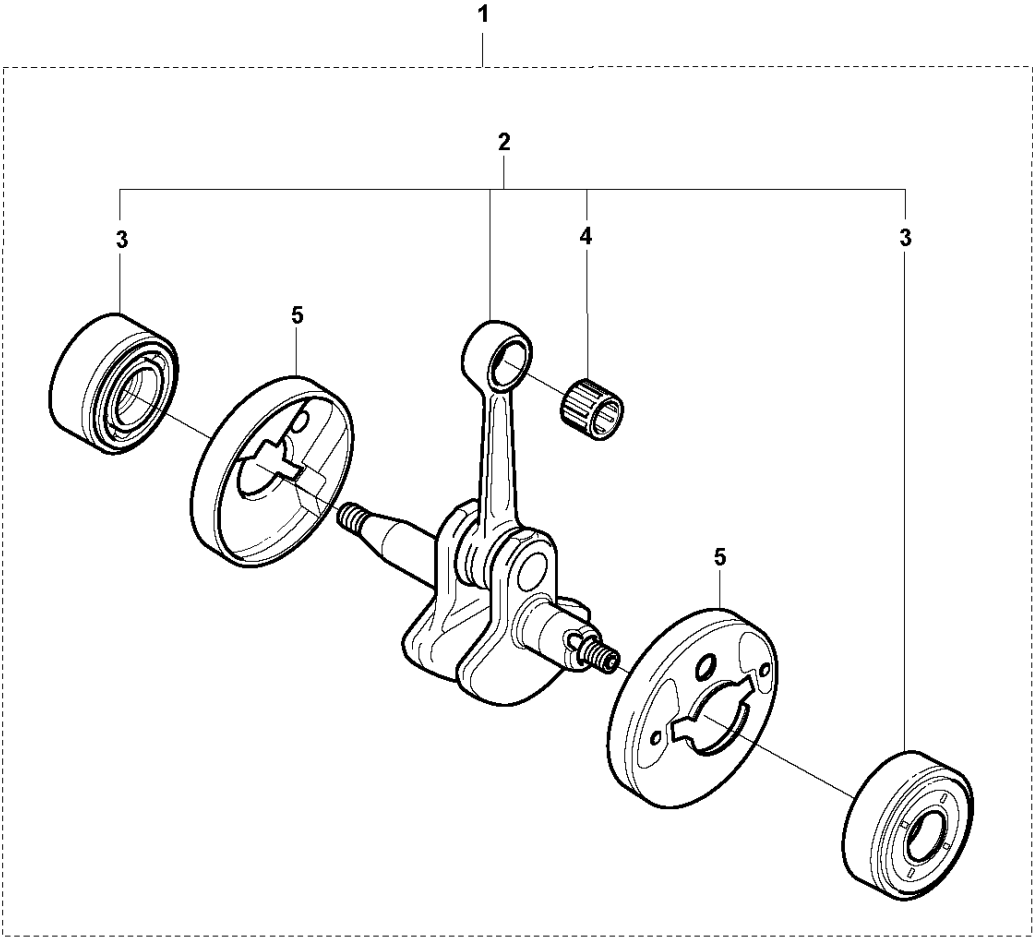

N 326LS, Lx, LDx, Rx, RJx
CRANK SHAFT

CRANKSHAFT

326 LX, 2009-05

Ref	Part no.	Description	Remark	Qty	Kit
1	503 85 24-74	CRANKSHAFT ASSY		1	
2	503 85 24-75	CRANKSHAFT ASSY		1	1
3	503 94 02-03	BEARING CAGE		2	1, 2
4	503 71 22-01	BEARING		1	1, 2
5	503 94 05-01	CUP		2	1