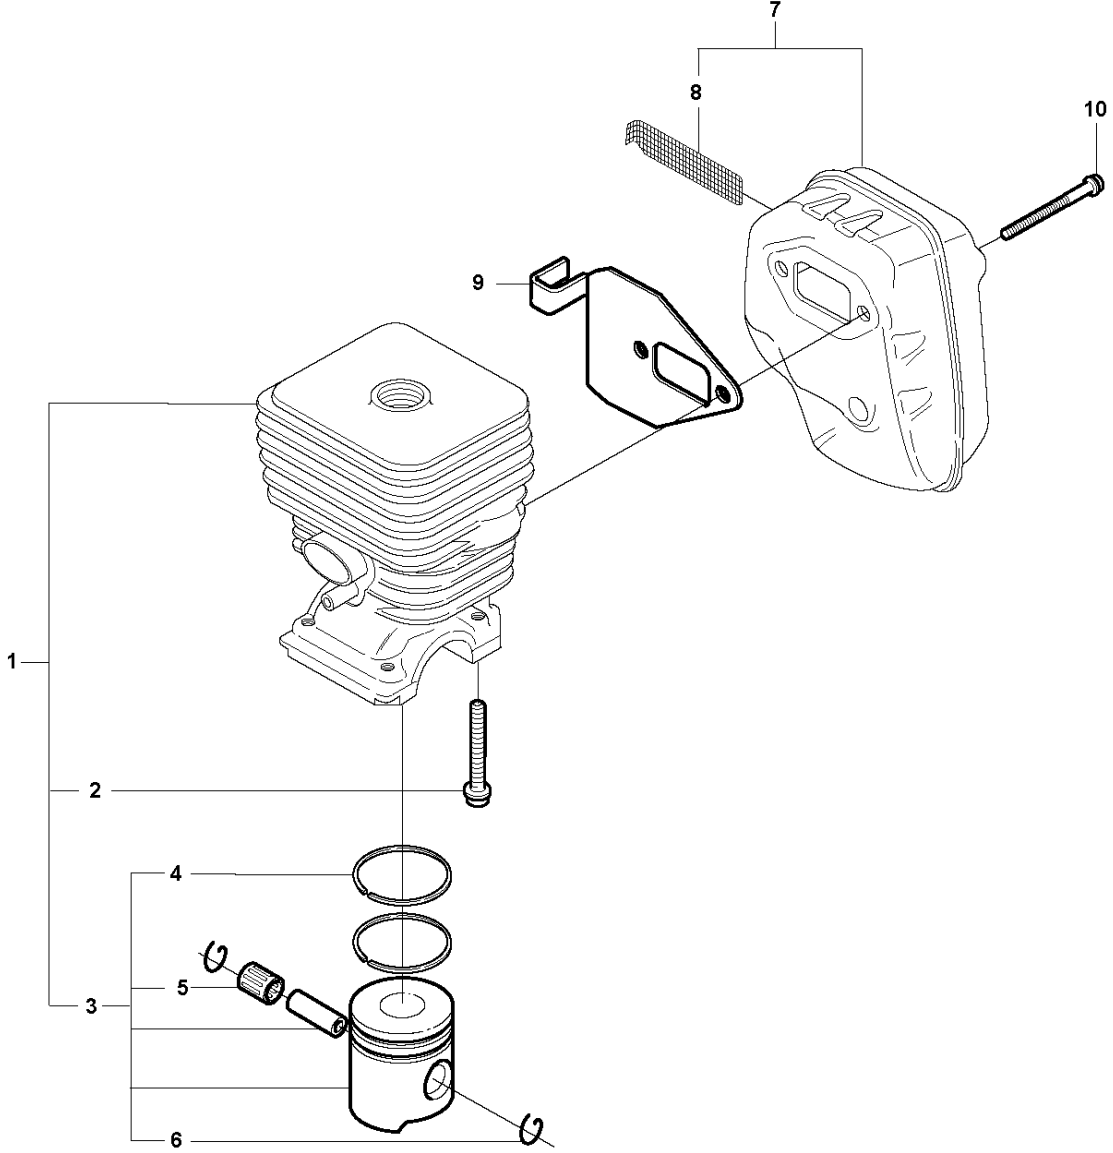

L 326LS, Lx, LDx, Rx, RJx
CYLINDER PISTON & MUFFLER

CYLINDER, PISTON & MUFFLER

326 LX, 2009-05

Ref	Part no.	Description	Remark	Qty	Kit
1	537 08 51-02	PISTON	Ø=34mm	1	
2	503 20 07-35	SCREW IHSCFM		4	1
3	537 40 59-02	PISTON		1	1
4	537 40 62-01	PISTON RING		2	3
5	503 71 22-01	BEARING		1	3
6	737 44 08-00	CIRCLIP		2	3
7	537 22 17-03	MUFFLER ASSY	Cat.	1	
8	537 22 18-01	SPARK ARRESTOR SCREEN		1	7
9	537 01 41-01	GASKET		1	
10	503 20 29-56	SCREW IHSCFM		3