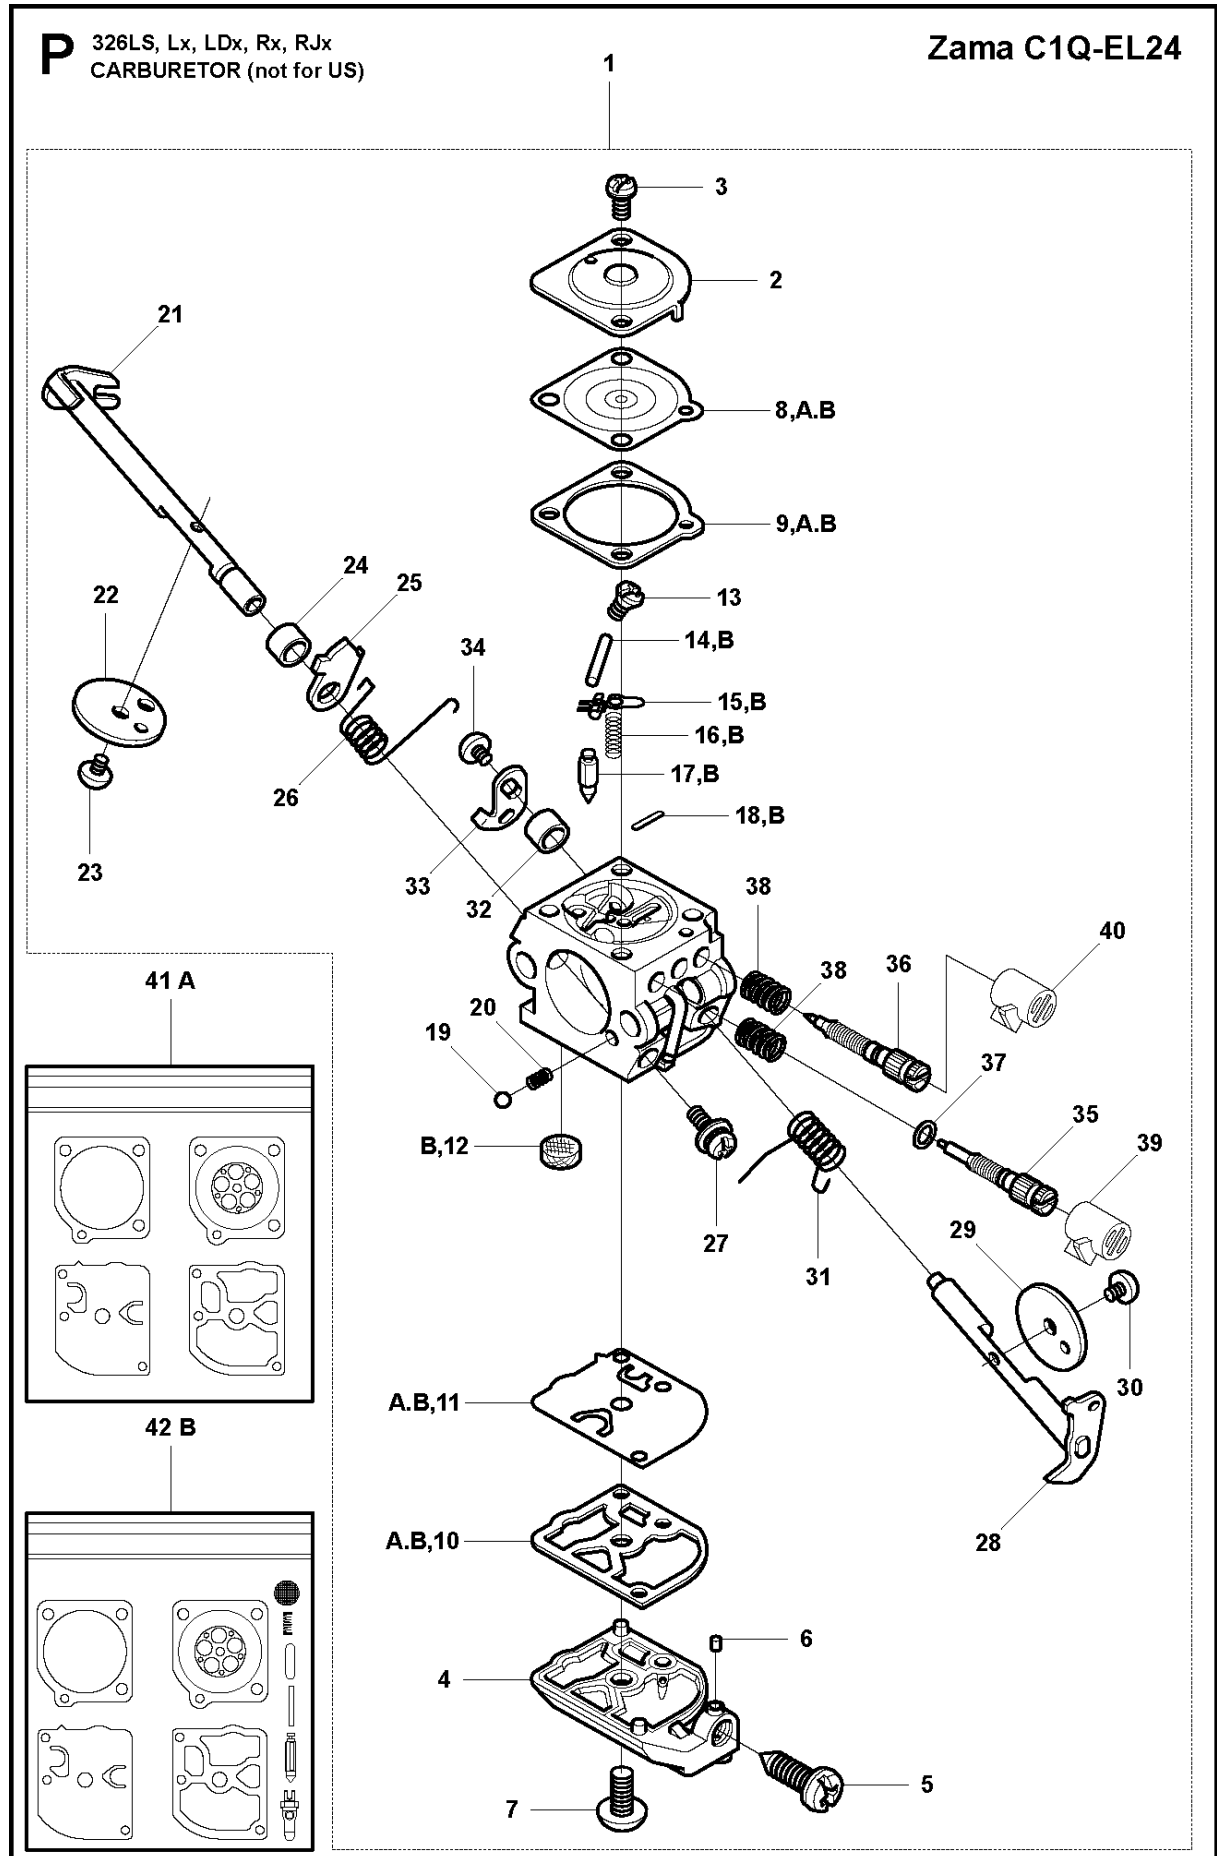

## BEVEL GEAR

326 LX, 2009-05

Ref	Part no.	Description	Remark	Qty	Kit
1	537 33 38-02	BEVEL GEAR		1	
2	503 85 63-01	NUT		1	1
3	537 28 56-01	SUPPORT FLANGE		1	1
4	537 29 26-01	CUP		1	1
5	537 23 49-01	DRIVER ASSY		1	1
6	735 31 28-10	CIRCLIP		1	1
7	503 25 24-01	BALL BEARING		1	1
8	738 21 98-00	BALL BEARING		1	1
9	503 20 15-01	SCREW IHHM		1	1
10	503 20 14-12	SCREW IHSCFMO		1	1
11	503 20 07-25	SCREW IHSCFM		1	1
12	738 21 99-00	BALL BEARING		1	1
13	738 21 99-02	BALL BEARING		1	1
14	735 31 11-00	CIRCLIP		1	1
15	735 31 25-10	CIRCLIP		1	1
16	574 30 69-01	CLAMP		1	
17	503 20 07-12	SCREW IHSCFM		1	16
18	725 23 70-51	SCREW		1	16

Ref	Part no.	Description	Remark	Qty	Kit
1	503 28 34-01	CARBURETTOR	Zama C1Q-EL24 (Not for US)	1	
2	503 97 43-01	COVER		1	1
3	503 48 05-01	SCREW		2	1
4	537 02 02-01	COVER		1	1
5	537 02 07-01	SCREW		1	1
6	503 48 11-01	PIECE		1	1
7	503 47 96-01	SCREW		1	1
8	537 04 89-01	DIAPHRAGM		1	1,A,B
9	537 02 04-01	GASKET		1	1,A,B
10	537 02 01-01	GASKET PUMP		1	1,A,B
11	537 02 00-01	DIAPHRAGM PUMP		1	1,A,B
12	503 53 57-01	STRAINER		1	1,B
13	503 48 01-01	SCREW		1	1
14	503 48 00-01	PIN RETAINING SCREW		1	1,B
15	503 66 59-01	LEVER		1	1,B
16	537 02 03-01	SPRING		1	1,B
17	503 47 97-01	VALVE		1	1,B
18	537 02 08-01	PLUG		1	1,B
19	537 01 25-01	BALL		1	1
20	537 01 26-01	SPRING		1	1
21	537 02 09-01	SHAFT ASSY		1	1
22	537 37 03-01	VALVE		1	1
23	503 48 18-01	SCREW		1	1
24	503 48 19-01	COLLAR		1	1
25	537 04 90-01	LEVER		1	1
26	537 02 10-01	SPRING		1	1
27	503 75 53-01	SCREW		1	1
28	537 01 96-01	SHAFT ASSY		1	1
29	537 01 99-01	VALVE		1	1
30	503 47 92-01	SCREW		1	1
31	537 01 97-01	SPRING		1	1
32	503 47 89-01	COLLAR		1	1
33	537 01 98-01	LEVER		1	1
34	503 47 90-01	SCREW		1	1
35	537 02 06-01	SCREW		1	1
36	537 12 78-01	SCREW		1	1
37	503 97 40-01	WASHER		1	1
38	503 48 08-01	SPRING		1	1
39	537 02 16-01	LIMITER CAP		1	1
40	537 02 16-01	LIMITER CAP		1	1
41	531 00 45-52	GASKET KIT		1	
42	531 00 45-53	SET		1	