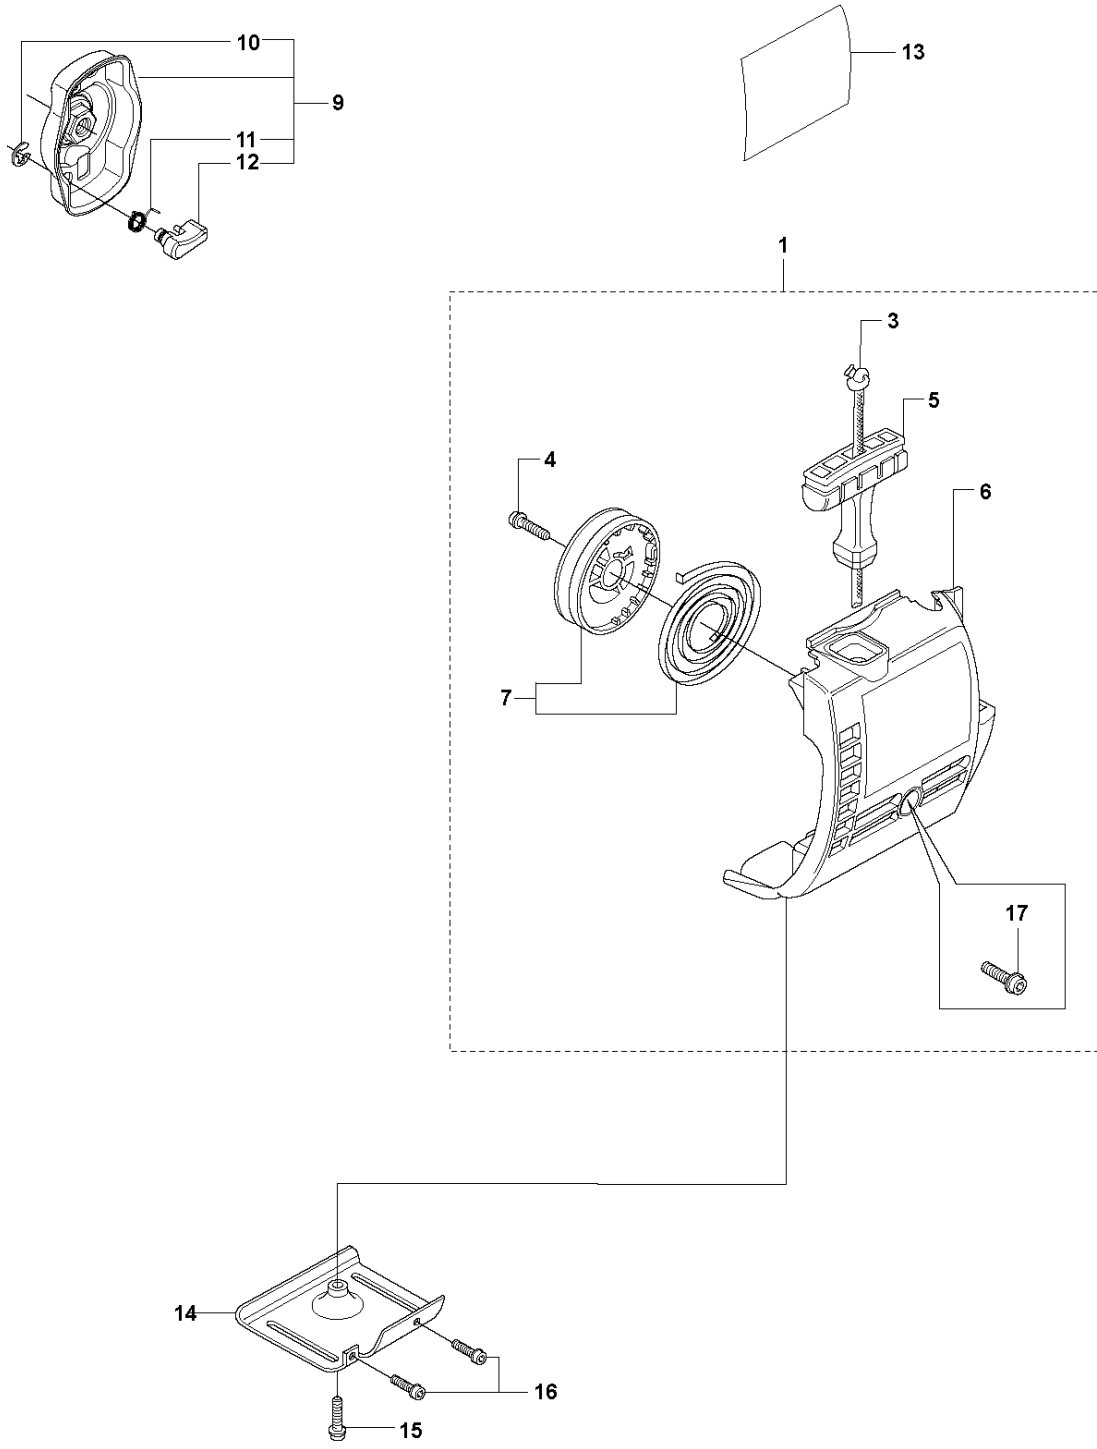

H4 326LS STARTER

STARTER

326 LX, 2009-05

Ref	Part no.	Description	Remark	Qty	Kit
1	503 85 28-07	STARTER ASSY	captive screws	1	
3	503 85 89-01	STARTER CORD		1	1
4	503 21 77-16	SCREW IH SCT		1	1
5	537 00 84-01	STARTER HANDLE		1	1
6	503 85 87-03	STARTER HOUSING	captive screws	1	
7	503 96 49-01	STARTER PULLEY		1	1
9	503 87 33-05	STARTER PAWL BRIDGE		1	
10	735 31 08-20	E-CLIP		2	9
11	503 87 36-01	SPRING		2	9
12	503 87 35-02	STARTER PAWL		2	9
13	537 35 34-54	LABEL	326LS	1	
14	537 03 41-01	PROTECTIVE PLATE		1	
15	503 20 03-16	SCREW IH SCFM	M5x16	1	
16	503 21 66-18	SCREW IH SCT		2	
17	574 47 70-03	SCREW IH SCFMO	captive screws	1