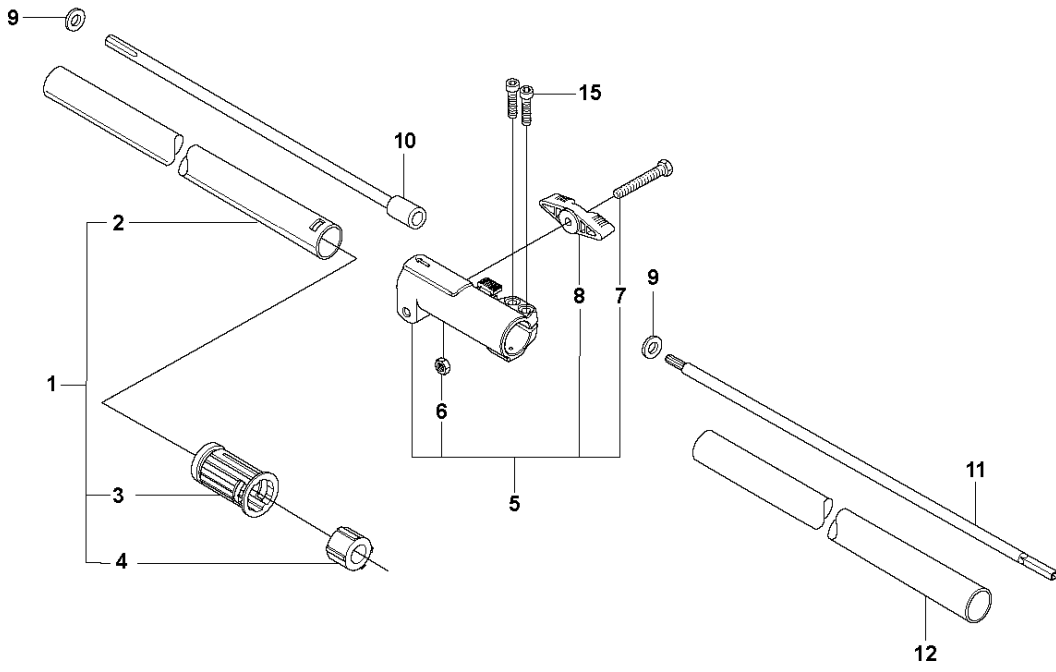

C 326LDx
SHAFT

13

14

SHAFT

326 LX, 2009-05

Ref	Part no.	Description	Remark	Qty	Kit
1	537 07 99-01	TUBE		1	
2	537 08 27-01	TUBE		1	1
3	503 98 54-01	BEARING CAGE		1	1
4	503 78 52-01	SUPPORTING BEARING		1	1
5	544 36 75-01	CLAMPING SLEEVE		1	
6	731 23 16-01	HEXAGON NUT		1	5
7	725 23 76-51	SCREW EHHM		1	5
8	502 20 38-01	KNOB		1	5
9	735 58 08-10	LOCK WASHER		2	
10	537 01 19-01	DRIVE SHAFT		1	
11	544 11 37-01	DRIVE SHAFT ASSY		1	
12	537 01 16-01	TUBE		1	
13	537 29 48-01	LABEL		1	
14	503 79 56-01	LABEL		1	
15	725 23 76-51	SCREW EHHM		2