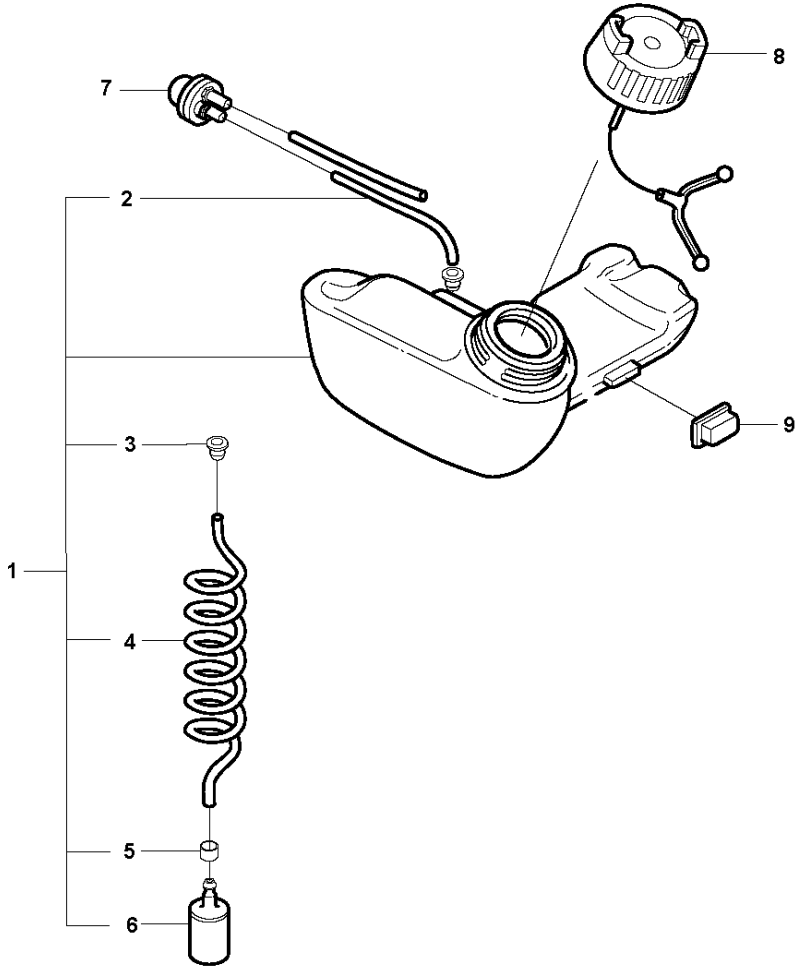

J 326LS, Lx, LDx, Rx, RJx
FUEL TANK

FUEL TANK

326 LX, 2009-05

Ref	Part no.	Description	Remark	Qty	Kit
1	537 06 86-02	FUEL TANK		1	
2	537 04 24-01	FUEL HOSE		2	1
3	503 73 58-01	BUSHING		2	1
4	544 32 50-01	FUEL HOSE		1	1
5	504 02 24-01	HOSE CLAMP		1	1
6	503 44 32-01	FILTER		1	1
7	503 93 66-01	PRIMER HOUSING		1	
8	544 88 97-02	TANK CAP		1	
9	503 91 10-01	SUSPENSION		4