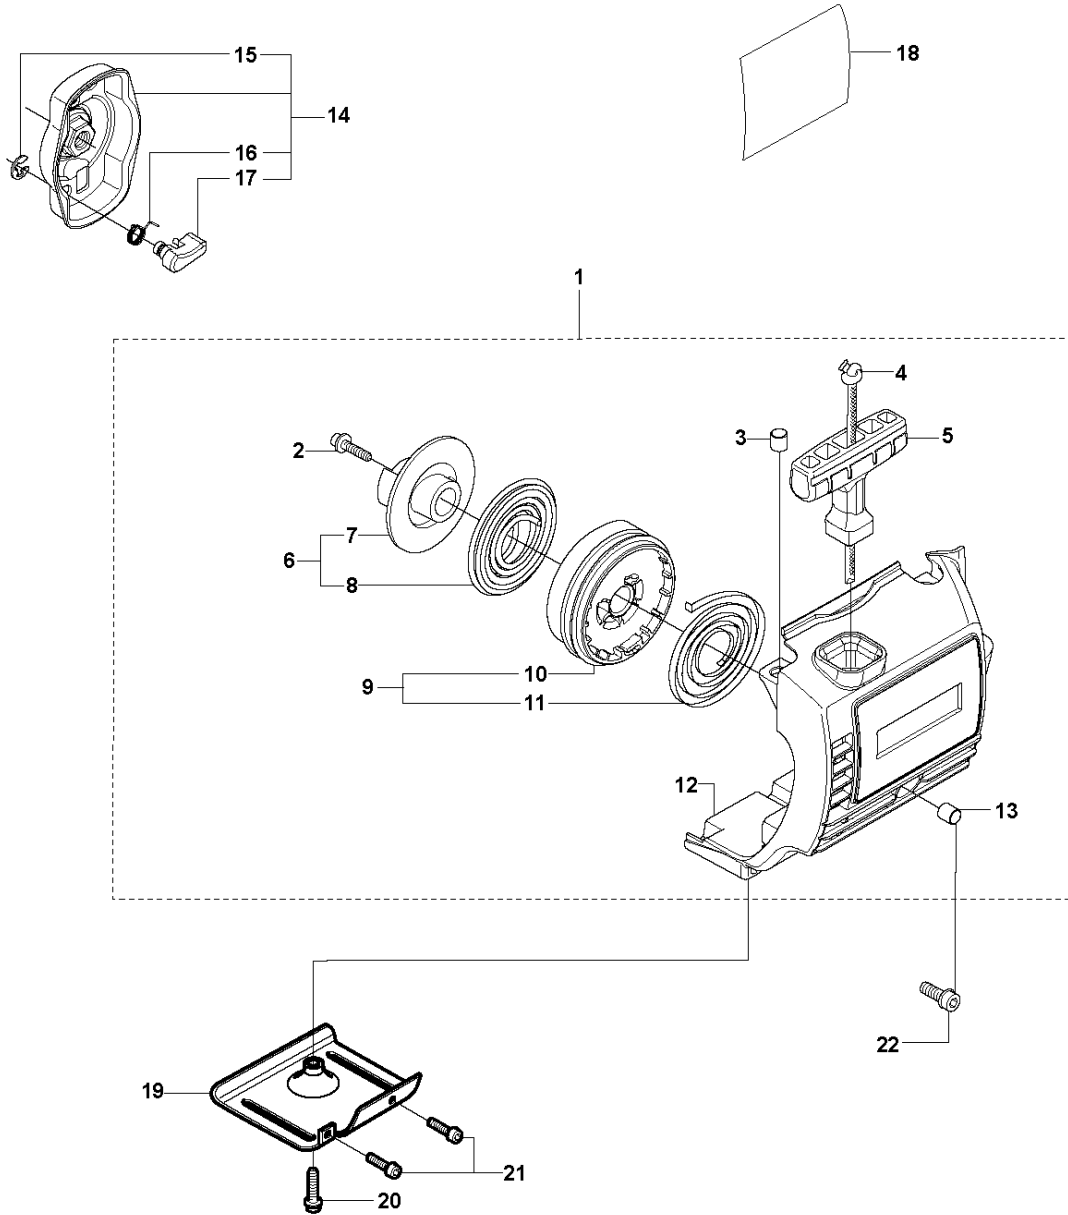

H1 326Lx, LDx, Rx, RJx
STARTER

STARTER

326 LX, 2009-05

Ref	Part no.	Description	Remark	Qty	Kit
1	544 07 11-02	STARTER ASSY		1	
2	503 21 77-25	SCREW IHSC T		1	1
3	537 37 93-02	SPACING SLEEVE		2	1
4	503 85 89-01	STARTER CORD		1	1
5	537 00 84-01	STARTER HANDLE		1	1
6	502 08 24-01	DRIVER		1	1
7	544 03 87-02	DRIVER		1	1
8	544 03 88-02	SPRING		1	1
9	544 16 65-01	STARTER PULLEY ASSY		1	1
10	544 03 86-01	STARTER PULLEY		1	1
11	503 85 90-01	RECOIL SPRING		1	1
12	537 41 16-01	STARTER HOUSING		1	1
13	537 37 93-02	SPACING SLEEVE		1	1
14	503 87 33-05	STARTER PAWL BRIDGE		1	
15	735 31 08-20	E-CLIP		2	14
16	503 87 36-01	SPRING		2	14
17	503 87 35-02	STARTER PAWL		2	14
18	537 35 34-31	LABEL		1	
18	537 35 34-33	LABEL	326Lx	1	
18	537 35 34-32	LABEL	326Rx	1	
18	537 35 34-34	LABEL	326LDx	1	
19	537 03 41-01	PROTECTIVE PLATE	326RJx	1	
20	503 20 03-16	SCREW IHSCFM		1	
21	503 21 66-18	SCREW IHSC T		1	
22	503 21 68-20	SCREW IHSCFT		1