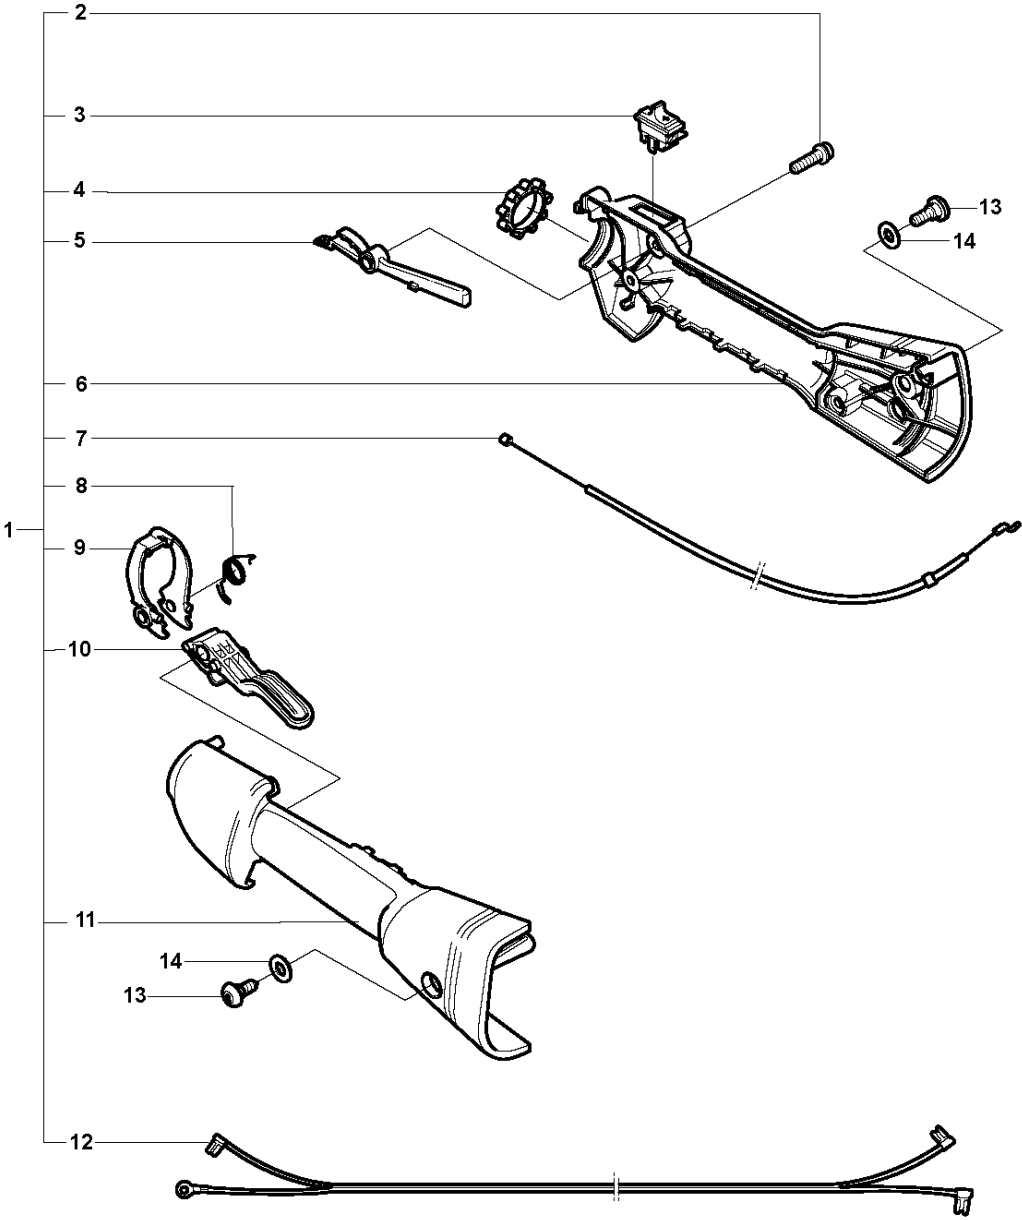

E1 326LS, Lx, LDx, Rx, RJx
THROTTLE CONTROLS

THROTTLE CONTROLS

326 LX, 2009-05

Ref	Part no.	Description	Remark	Qty	Kit
1	503 85 29-02	HANDLE		1	
2	503 21 66-18	SCREW IH SCT		5	1
3	537 41 90-01	SWITCH		1	1
4	503 96 14-01	VIBRATION ABSORBER	326L, Lx, LS, LDx	1	1
5	503 87 80-01	THROTTLE LOCKOUT		1	1
6	503 99 55-02	HANDLE HALF RIGHT	326Lx, LDx	1	1
6	503 99 55-01	HANDLE HALF RIGHT	326L, LS	1	
7	544 17 17-03	THROTTLE WIRE ASSY		1	1
8	537 01 13-01	RECOIL SPRING		1	1
9	503 91 81-01	THROTTLE LEVER		1	1
10	503 87 79-03	THROTTLE TRIGGER		1	
11	503 99 56-02	HANDLE HALF	326Lx, LDx	1	1
11	503 99 56-01	HANDLE HALF	326L, LS	1	
12	537 41 42-01	SHORT CIRCUIT CABLE		1	1
13	503 96 13-01	SCREW		2	
14	740 42 06-00	O-RING		2