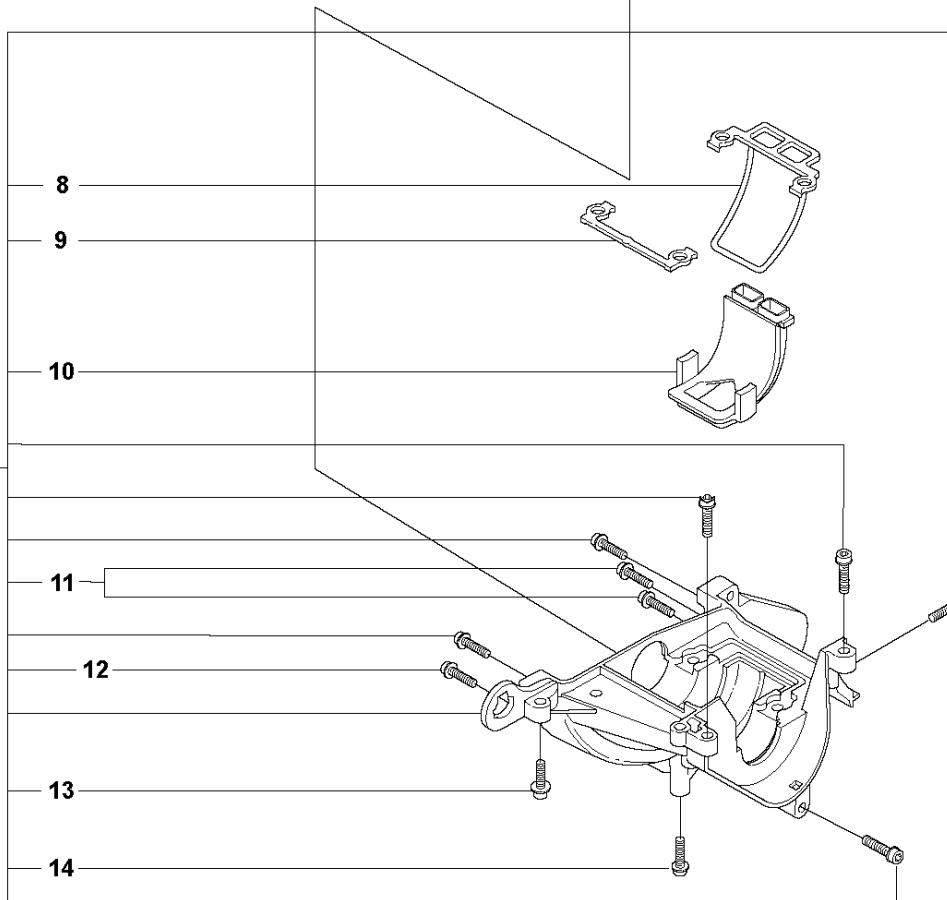

M 326LS, Lx, LDx, Rx, RJx
CRANK CASE

CRANKCASE

326 LX, 2009-05

Ref	Part no.	Description	Remark	Qty	Kit
1	537 30 96-01	COMPRESSION SLEEVE		1	
2	503 21 68-25	SCREW IHSCFT		2	1
3	537 04 12-07	CLUTCH COVER		1	
4	537 42 50-01	PROTECTIVE PLATE		1	3
5	503 20 03-16	SCREW IHSCFM	M5x16	1	3
6	537 07 36-01	SPRING		1	3
7	537 08 52-02	CRANKCASE		1	
8	537 06 69-01	GASKET CRANKCASE		1	7
9	537 08 85-01	GASKET		1	7
10	537 06 68-01	INSERT CRANKCASE		1	7
11	503 21 66-18	SCREW IHSCFT		1	7
12	503 20 03-16	SCREW IHSCFM	M5x16	8	7
13	503 21 77-16	SCREW IHSCFT		1	7
14	503 20 14-12	SCREW IHSCFMO		1	7